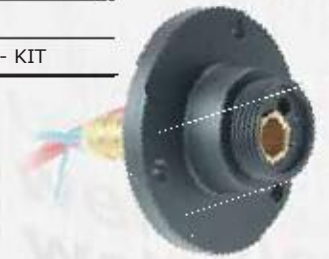

ITEM	CODE	DESCRIPTION
1	R1010100	Body - Euro central adaptor mach. side
2	R1010102	Clamp
3	R1010103	Plastic housing
4-5		Adaptor brass stim and capillary tube UPON REQUEST

ITEM	CODE	DESCRIPTION
1	R1010114	Body - Short Euro central adaptor machine side
2	R1010112	Plastic housing
3-4		Adaptor brass stim and capillary tube UPON REQUEST

CODE	DESCRIPTION
R1010110	Eco central adaptor mach. side - KIT

ITEM	CODE	DESCRIPTION
1	R1011100	Euro central adaptor torch side-moving pins-AIR
2	R1011102	Euro central adaptor torch side-moving pins- WATER
3	R1011101	Liner nut Euro central adaptor torch side

CODE	DESCRIPTION
R1047100	Neutral quick connector , Ø 6 mm.
R1047101	Redl quick connector , Ø 6 mm.
R1047102	Blue quick connector , Ø 6 mm.
R1047103	Neutral quick connector , Ø 8 mm.
R1047104	Red quick connector , Ø 8 mm.
R1047105	Blue quick connector , Ø 8 mm.
R1047106	Male quick connector
R1047107	Neutral quick connector 1/8 G
R1047108	Redl quick connector 1/8 G
R1047109	Blue quick connector 1/8 G