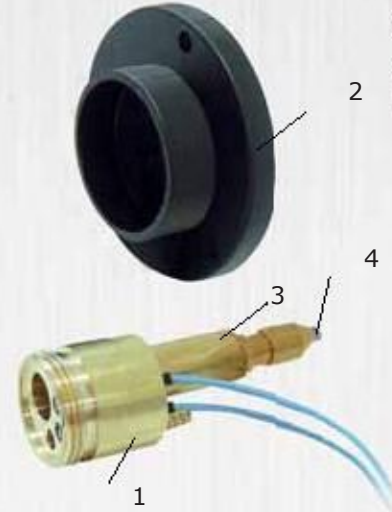

ITEM	CODE	DESCRIPTION
1	R1010100	Body - Euro central adaptor mach. side
2	R1010102	Clamp
3	R1010103	Plastic housing
4-5		Adaptor brass stim and capillary tube UPON REQUEST

ITEM	CODE	DESCRIPTION
1	R1010114	Body - Short Euro central adaptor machine side
2	R1010112	Plastic housing
3-4		Adaptor brass stim and capillary tube UPON REQUEST

CODE	DESCRIPTION
R1010110	Eco central adaptor mach. side - KIT

ITEM	CODE	DESCRIPTION
1	R1011100	Euro central adaptor torch side-moving pins-AIR
2	R1011102	Euro central adaptor torch side-moving pins- WATER
3	R1011101	Liner nut Euro central adaptor torch side

CODE	DESCRIPTION
R1047100	Neutral quick connector , Ø 6 mm.
R1047101	Redl quick connector , Ø 6 mm.
R1047102	Blue quick connector , Ø 6 mm.
R1047103	Neutral quick connector , Ø 8 mm.
R1047104	Red quick connector , Ø 8 mm.
R1047105	Blue quick connector , Ø 8 mm.
R1047106	Male quick connector
R1047107	Neutral quick connector 1/8 G
R1047108	Redl quick connector 1/8 G
R1047109	Blue quick connector 1/8 G